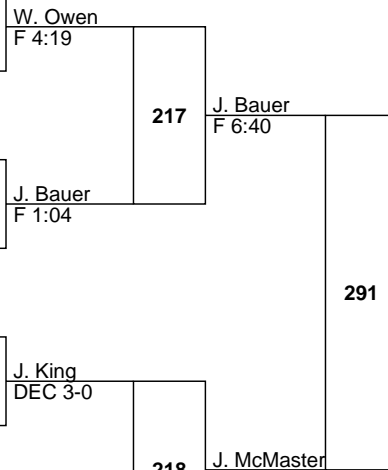

9-1 Ty Stahl 12 Kane 25-6

BYE		T. Stahl BYE		105

10-6 Dalton Boozer 12 Cochran 12-8

10-4 Wyatt Owen 12 Reynolds 30-9	49	W. Owen F 4:24		

9-3 Cale Ayers 10 Coudersport 23-9

10-7 Zack Nesevich 10 Jamestown 18-19	50	Z. Nesevich F 2:37		106

BYE

10-2 Joseph Bauer 12 Eisenhower 28-6

		J. Bauer BYE		

9-2 Tanner LaBenne 12 Brookville 20-10

BYE		T. LaBenne BYE		107

10-8 Seth Yarger 11 General McLane 26-16

10-3 Joey King 10 Maplewood 33-5	51	J. King F 1:56		

9-4 Justin Smith 12 Brockway 13-8

10-5 Tyler Hedderick 12 Union City 23-16	52	T. Hedderick DEC 3-1		108

BYE

10-1 Jacob McMaster 12 Greenville 41-0

		J. McMaster BYE		

PIAA AA NW Region

AA

220

J. McMaster
1st
MD 16-6