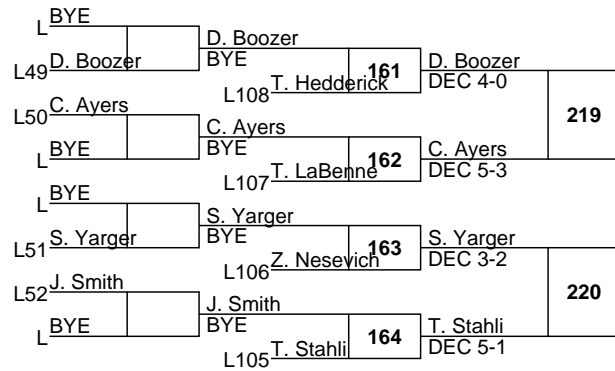

W. Owen
3rd
DEC 6-3