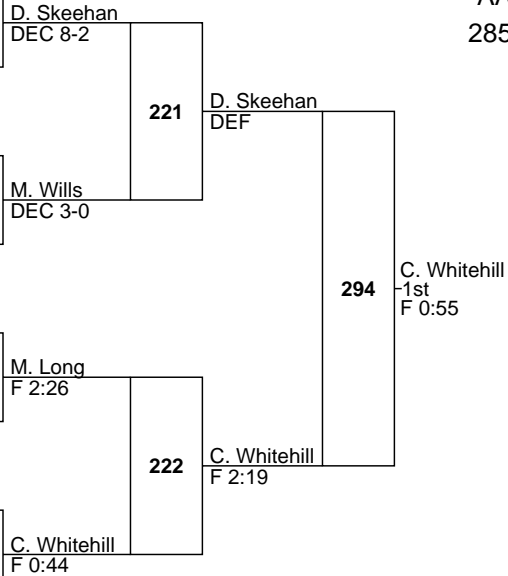

10-1 Derek Skeeahan 12 Reynolds 26-3

BYE		D. Skeeahan BYE	
10-5 Josh Nettles 11 Franklin 28-11		J. Nettles F 3:51	109
9-4 Shawn Nystrom 9 Kane 11-8	53		

10-3 Jordan Schell 10 Girard 27-6		M. Wills DEC 5-2	
10-8 Max Wills 12 Greenville 28-9	54		110
BYE		H. Thompson BYE	
9-2 Hayden Thompson 12 Brockway 16-9			

10-2 Matt Long 12 Union City 32-5		M. Long BYE	
BYE			111
10-7 Jake DeSimone 11 Youngsville 15-14		N. Knowles F 5:01	
9-3 Nick Knowles 12 Sheffield 26-5	55		

10-4 Jordan Wilson 12 Sharon 17-5		J. Wilson DEC 4-3	
10-6 Sean Northcott 12 Slippery Rock 14-6	56		112
BYE		C. Whitehill BYE	
9-1 Colby Whitehill 11 Brookville 32-0			

PIAA AA NW Region

AA

285